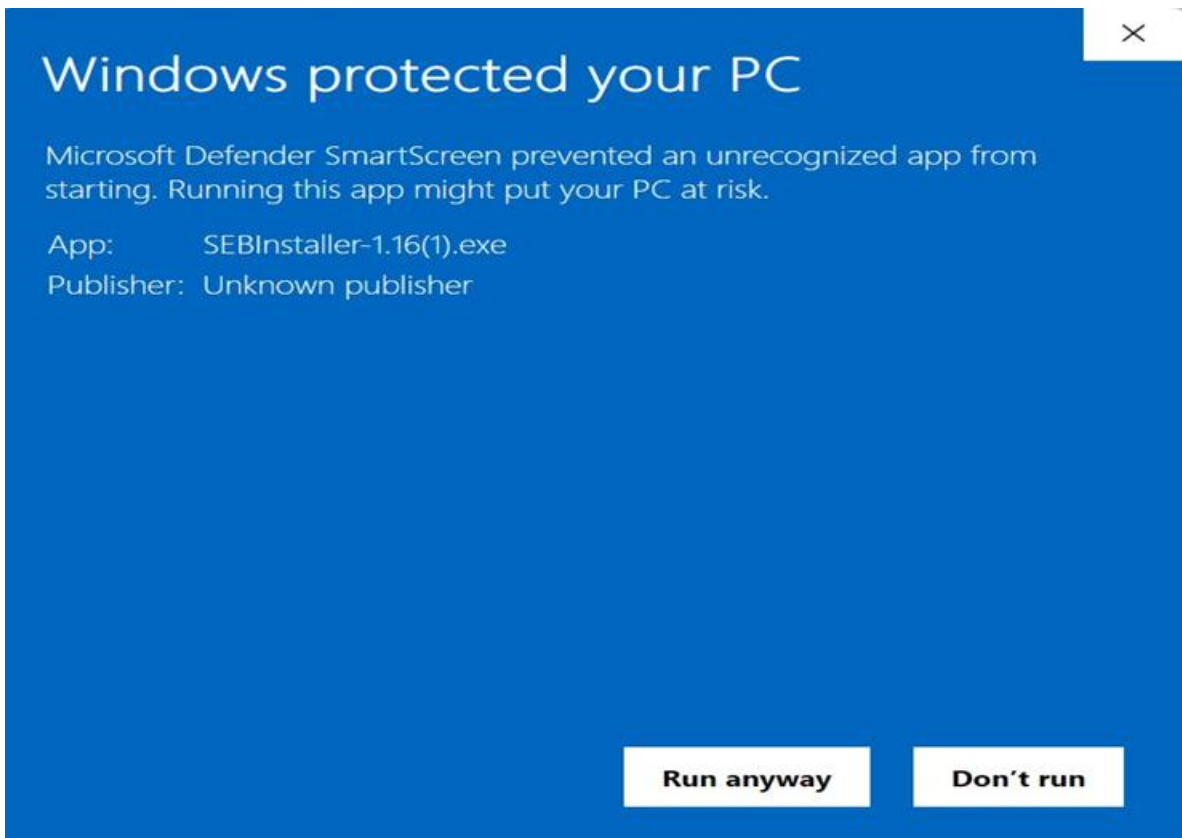

1. Click on Download Secure Examination Browser (SEB).

<http://amritatnseb.merittracpariksha.com/>

NOTE: Remove pop up blocker before starting download and Installation of **Safe Exam Browser**

Step 1: Download

Click to download the Download Secure Examination Browser (SEB) onto your Computer from the above form or from the link provided to you in your email and SMS. Click on Run anyway.

- During download, the anti-virus in your system may prompt you to re-confirm download, as it is an exe file.
- Do NOT worry, it is very safe to download and the run the exe file.
- This exe file is needed only for the exam and not for anything else.
- On completion of the exam, you may go the Control Panel and uninstall the same.

Step 2: Installation

Double click on “SEBInstaller-1.16.exe” to start the installation.

You will get the following pop-up window that will say “Windows protected your PC”
Click on “**More Info**” to know more about