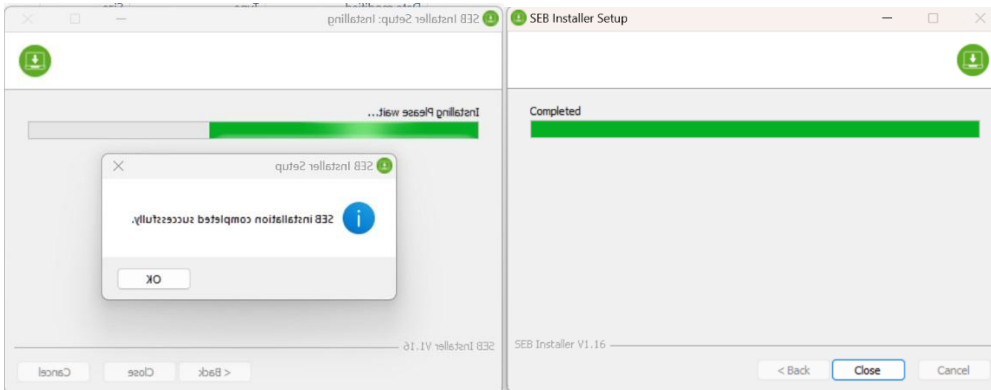

Step 3: RUN Time

You will be able to see two shortcut icons on desktop

- ☐ **SEB**
- ☐ **SEB Repair tool**

Please double click on “**SEB**” shortcut icon.

Based on your Windows settings you may / may not get the below mentioned popup message. Click “Yes” to continue.

Note : Please do not uninstall SEB until your examination is completed.

Once Clicked on “**SEB**” Icon.

Important Note:

- **Please ensure that Camera and Microphone to be worked properly to launch the SEB.**
- **Internet connection should be stable.**