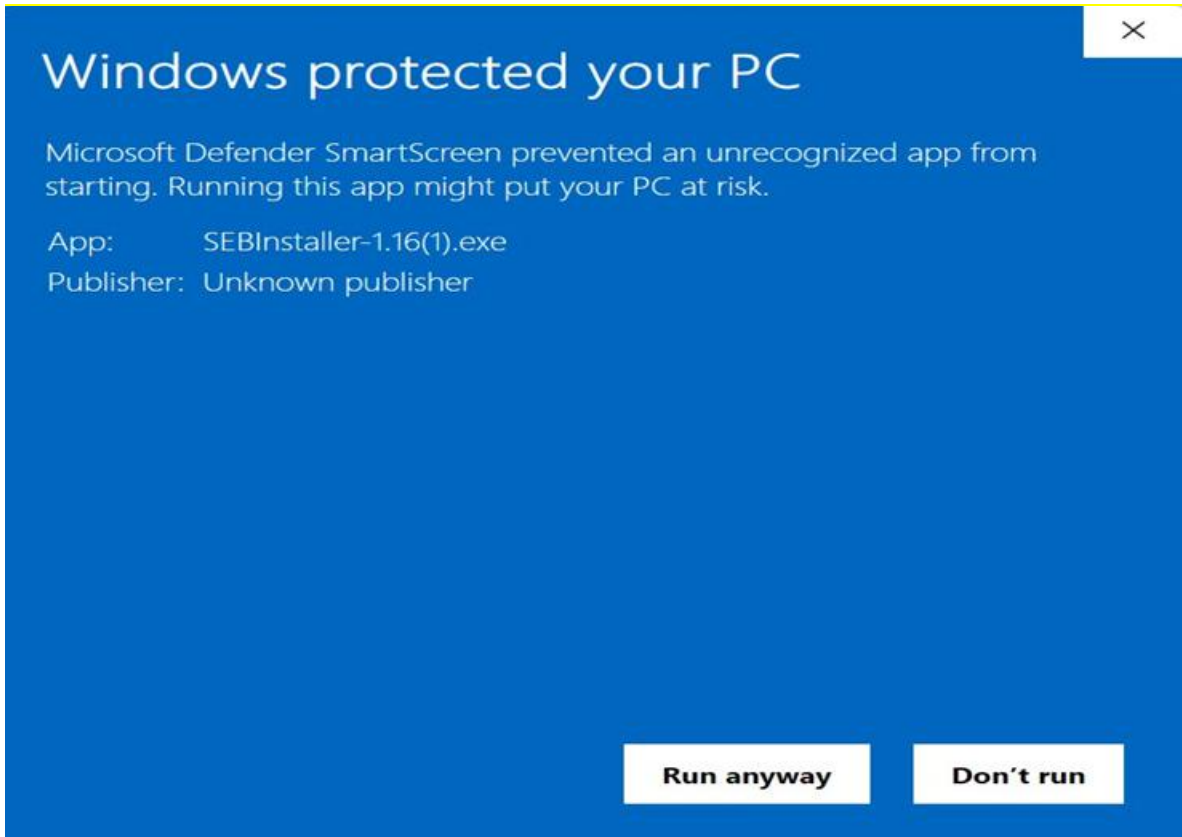

- ☐ Click on “Next >” to continue
- ☐ Click on “Close” to complete the Setup