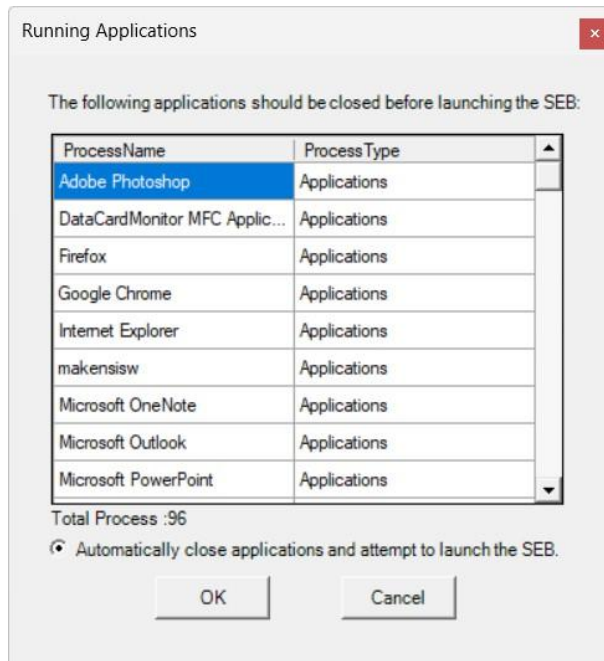

System Current Performance

CPU	34.42%	Memory	64.27%	Disk	1.97%
-----	--------	--------	--------	------	-------

All the requirements have been successfully met! You are ready to proceed.

Launch SEB

Apps will close forcefully, once clicked on "OK"