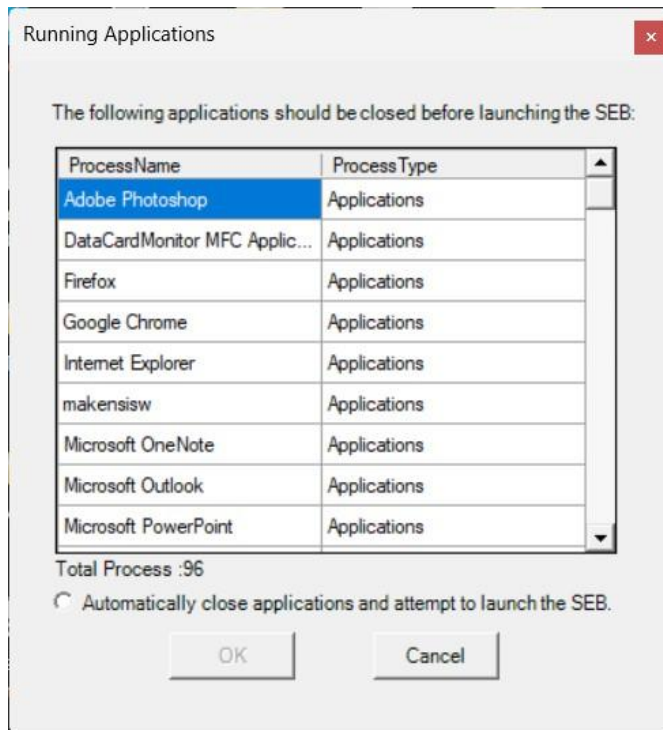

Apps will close forcefully, once clicked on "OK"