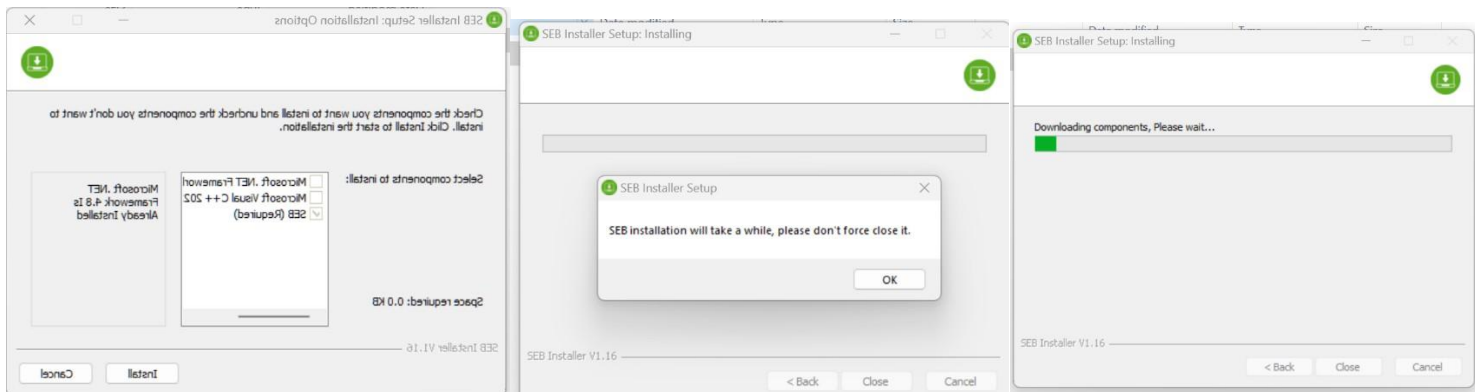

Step 2: Installation

Double click on “SEBInstaller-1.16.exe” to start the installation.

You will get the following pop-up window that will say “Windows protected your PC”
Click on “**More Info**” to know more about

Click on “**Run Anyway**” to initiate the installation process.

- Click on “Next >” to continue
- Click on “Close” to complete the Setup

Important : Internet Connection should be stable.

Step 3: RUN Time