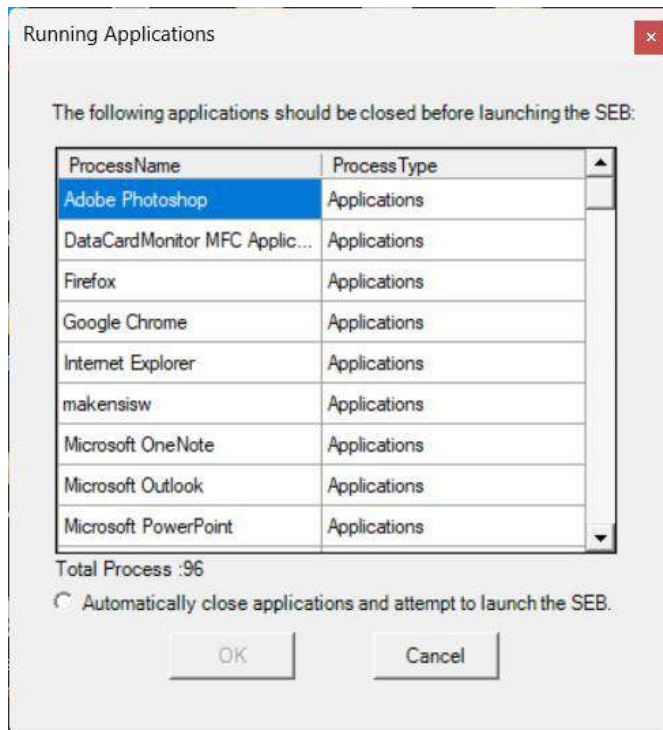

Apps will close forcefully, once clicked on "OK"