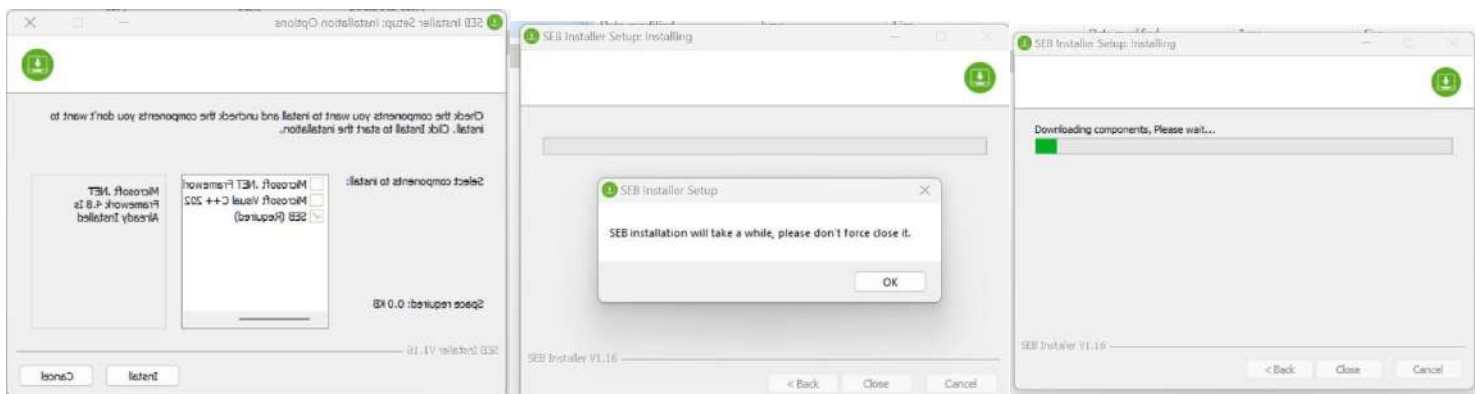

Step 2: Installation

Double click on “SEBInstaller-1.16.exe” to start the installation.

You will get the following pop-up window that will say “Windows protected your PC”
Click on “**More Info**” to know more about

Click on “**Run Anyway**” to initiate the installation process.

- Click on “Next >” to continue
- Click on “Close” to complete the Setup

Important : Internet Connection should be stable.

Step 3: RUN Time