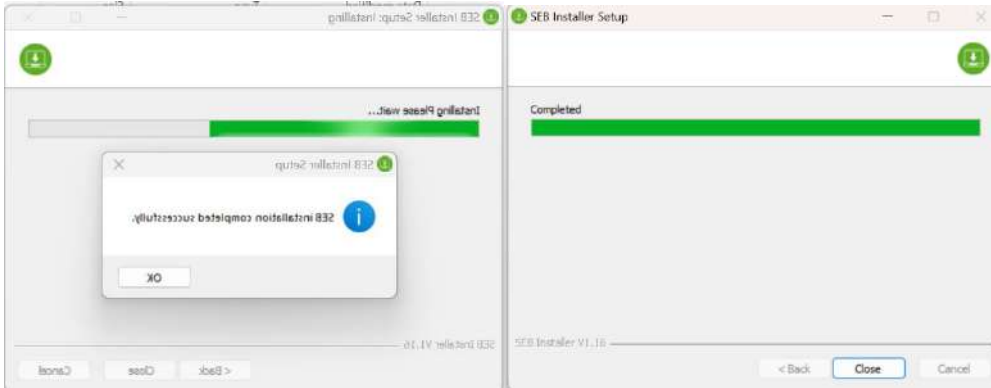

Step 3: RUN Time

You will be able to see two shortcut icons on desktop

- ☐ **SEB**
- ☐ **SEB Repair tool**

Please double click on “**SEB**” shortcut icon.

Based on your Windows settings you may / may not get the below mentioned popup message. Click “Yes” to continue.

Note : Please do not uninstall SEB until your examination is completed.

Once Clicked on “**SEB**” Icon.

Important Note:

- **Please ensure that Camera and Microphone to be worked properly to launch the SEB.**
- **Internet connection should be stable.**