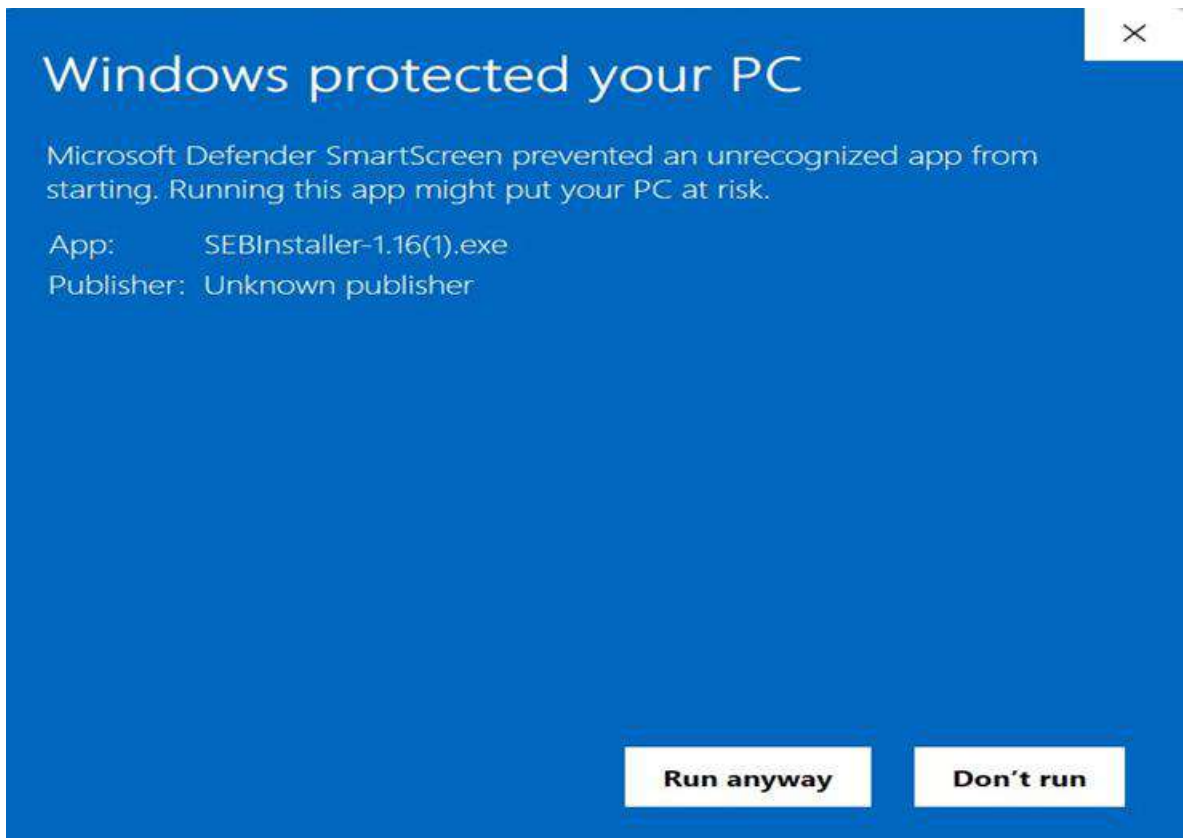

1. Click on Download Secure Examination Browser (SEB).

<http://amritatnseb.merittracpariksha.com/>

NOTE: Remove pop up blocker before starting download and Installation of **Safe Exam Browser**

Step 1: Download

Click to download the Download Secure Examination Browser (SEB) onto your Computer from the above form or from the link provided to you in your email and SMS. Click on Run anyway.

- During download, the anti-virus in your system may prompt you to re-confirm download, as it is an exe file.
- Do NOT worry, it is very safe to download and the run the exe file.
- This exe file is needed only for the exam and not for anything else.
- On completion of the exam, you may go the Control Panel and uninstall the same.

Step 2: Installation

Double click on “SEBInstaller-1.16.exe” to start the installation.

You will get the following pop-up window that will say “Windows protected your PC”
Click on “**More Info**” to know more about