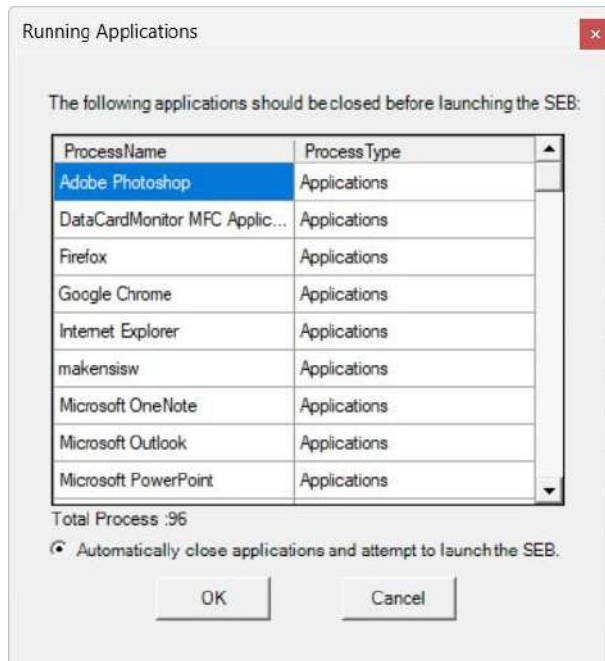

System Current Performance

34.42%	64.27%	1.97%
CPU	Memory	Disk

All the requirements have been successfully met! You are ready to proceed.

Launch SEB

Processing please wait...

Apps will close forcefully, once clicked on "OK"