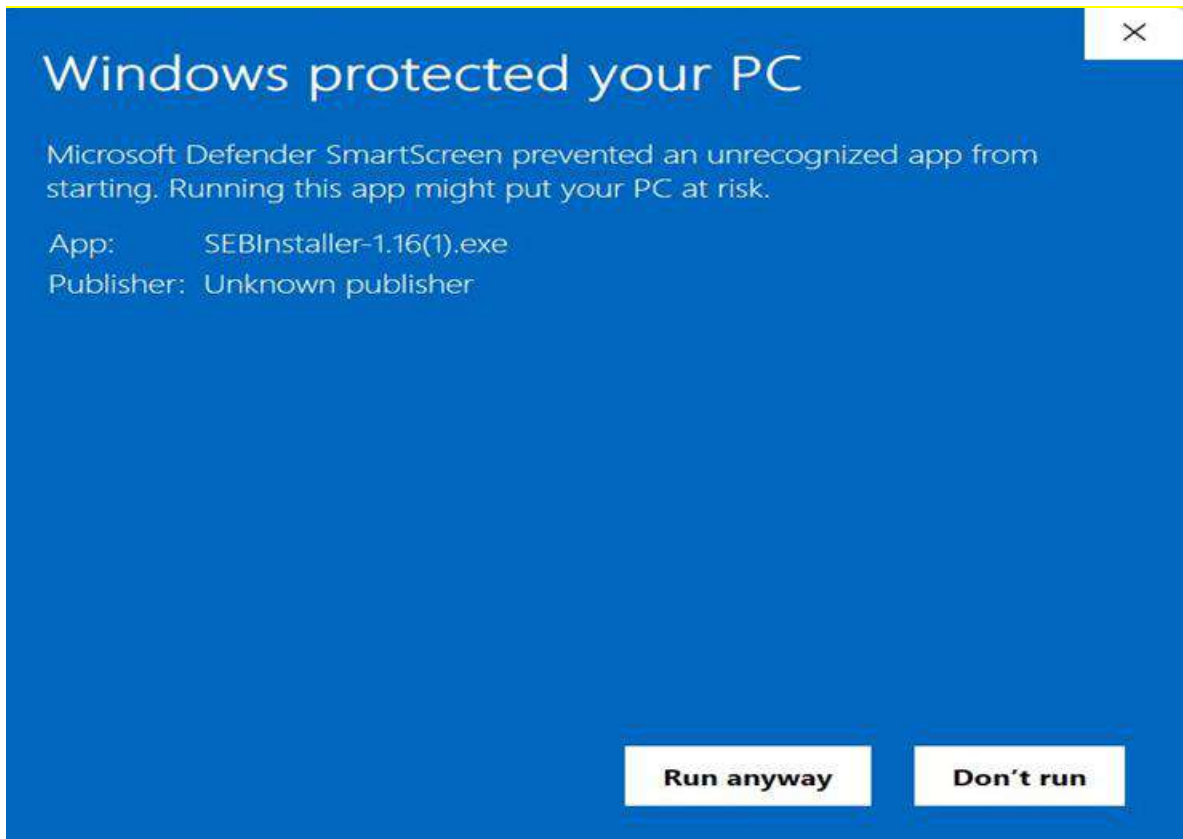

- ☐ Click on “Next >” to continue
- ☐ Click on “Close” to complete the Setup